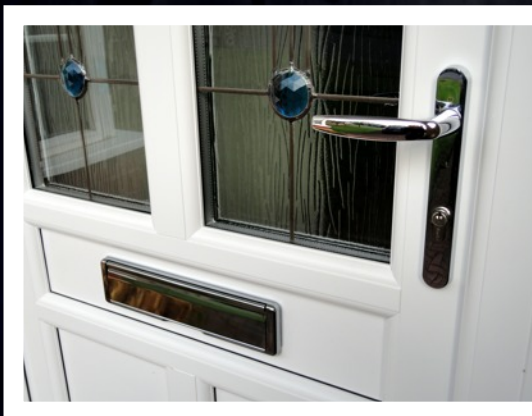

The New Aberdeen Door

- Double Mid rail
- Heavy Duty Letterbox
- Steel Reinforced Frame
- Six Point Locking
- Real Timber Appearance
- Heavy Duty Handle
- Glass Jewels Options
- Soldered Lead work

**WINDOW
STORE** 